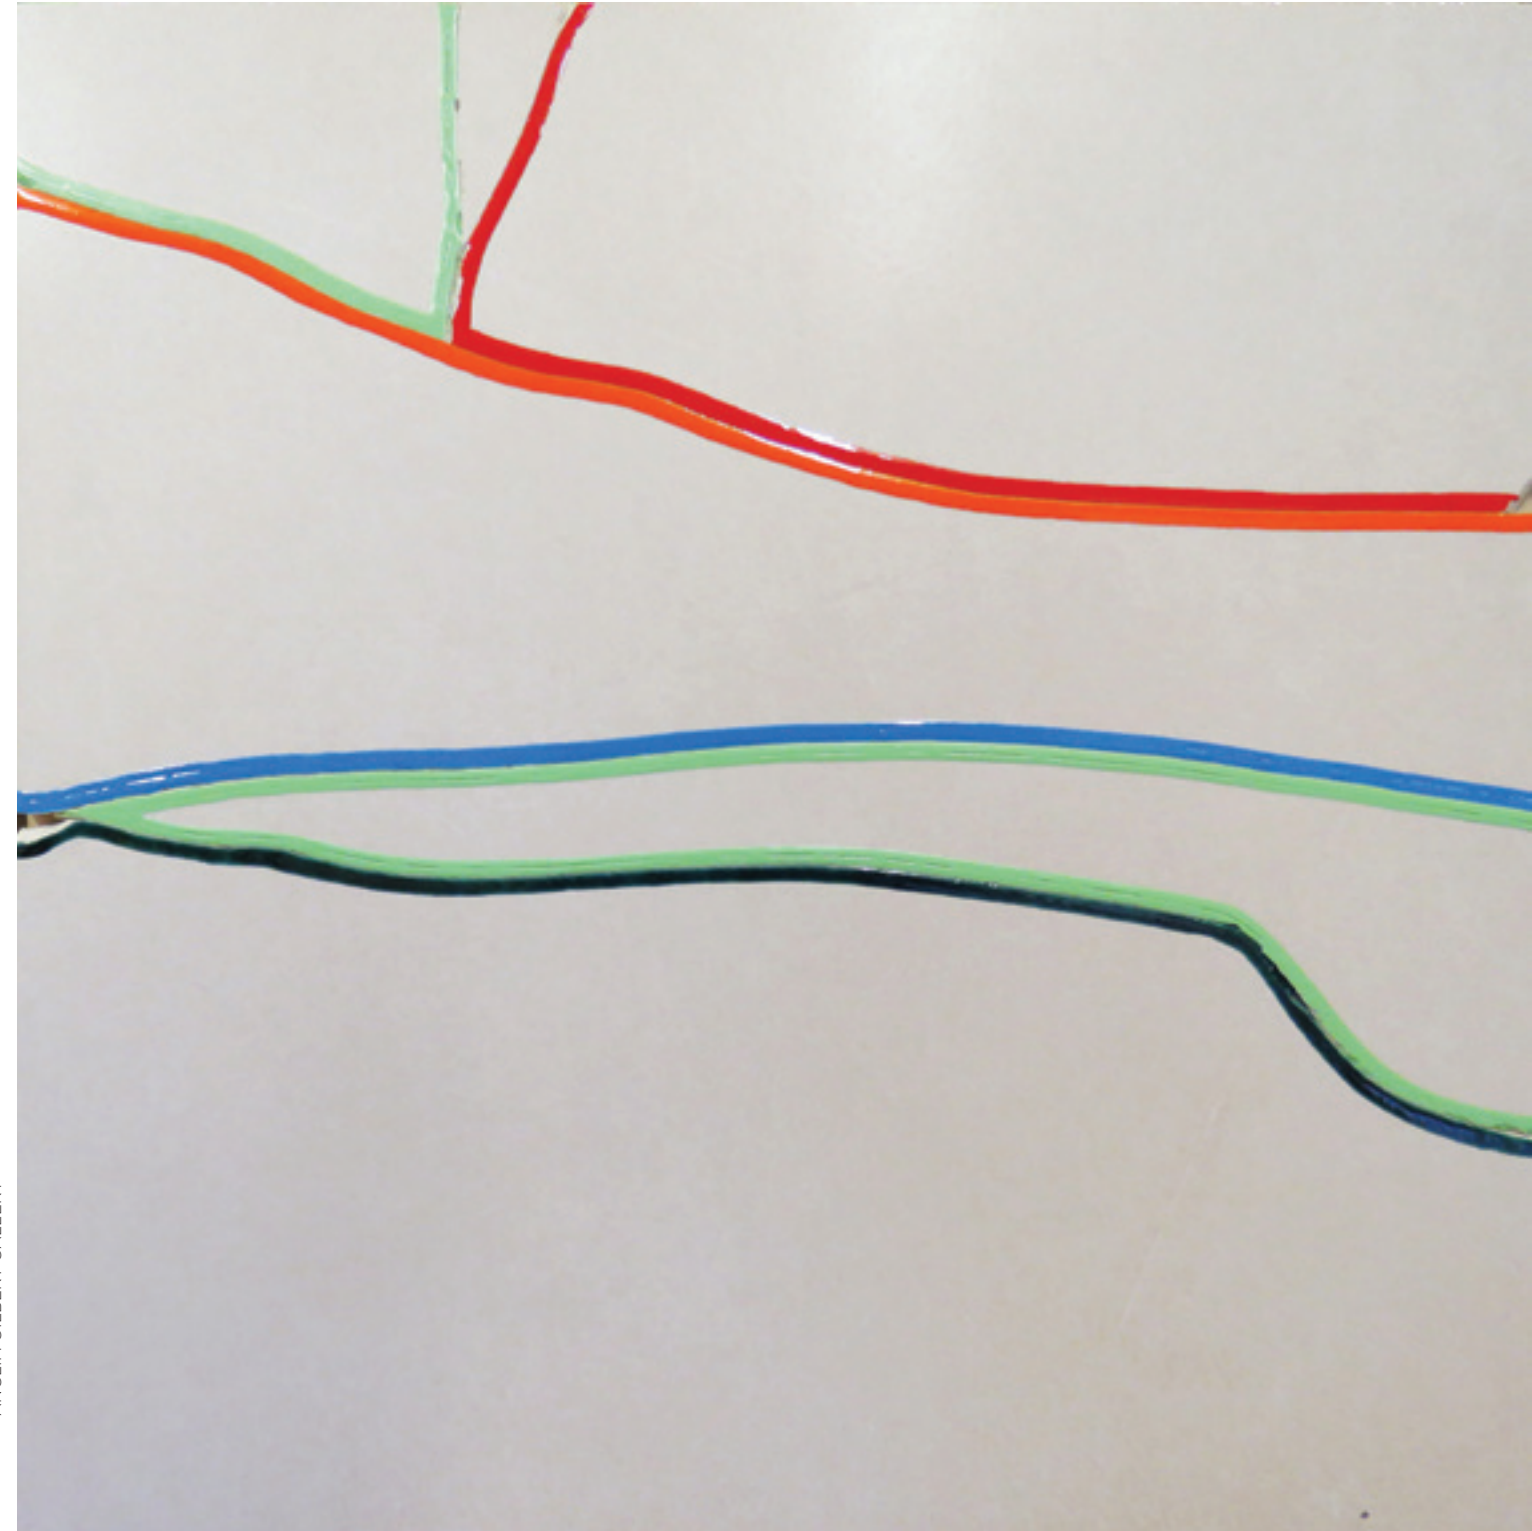

JIM MELCHERT

Channel Two, 2015
Glazed broken porcelain,
23 1/2 x 23 1/2 in

ANGLIM GILBERT GALLERY

JIM MELCHERT

Channel Three, 2015
Glazed broken porcelain,
23 1/2 x 23 1/2 in

ANGLIM GILBERT GALLERY